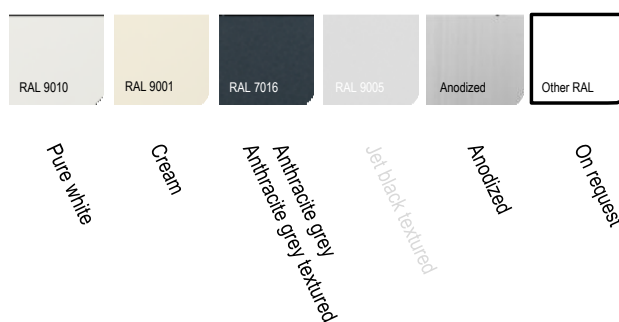

### Colour

We offer a range of several standard colours that are always available from stock. This enables us to ensure fast delivery. A special request? This is also possible, as the SolidScreen can be supplied in practically any RAL colour.

### Screen fabric

The screen fabric determines both the appearance of the SolidScreen and the ambience it creates. Choose one of the forty Tibelly Sergé, or eight Tibelly ecole1% (highly light-reducing), fabric colours to complete the product. Something to suit every taste.

# SOLID SCREEN<sup>®</sup>

Standard

The SolidScreen Standard is the basis of the entire SolidScreen range and forerunner of all other zip-guided screens. It is the solution for anyone who desires a high quality storm proof screen.

### Colours\*