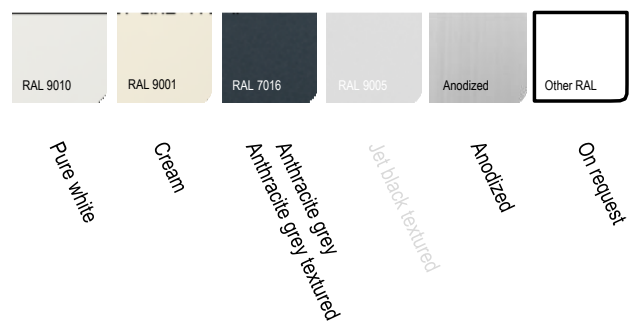

## Colours\*

### Colours

- RAL 9010
- RAL 9001
- RAL 7016
- RAL 9005
- Anodized
- Other RAL
- Pure white
- Anthracite grey textured
- Jet black textured
- Anodized
- On request