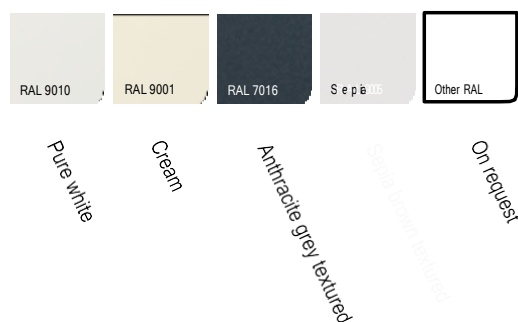

Piazzola®

Pergola awning

Piazzola®

Piazzola pergola awning. It's the total solution if you do not already have a patio roof in place, because the system includes supports. Furthermore, it is an excellent alternative to a terrace awning in case that it is installed against a weak wall.

If you are looking for a patio roof including matching sun protection system, then the Piazzola is the ideal model for you. Its slim supports help minimise the amount of space occupied, leaving you plenty of extent area to furnish beneath it according to your own particular taste.

The sum of the advantages that the Piazzola provides, namely a total solution for a reasonable price, has rendered it one of our customers' favourites.

Characteristics

- Heat and light-resistant
- Total solution
- Slim supports
- Can be linked for additional shading surface

Colours