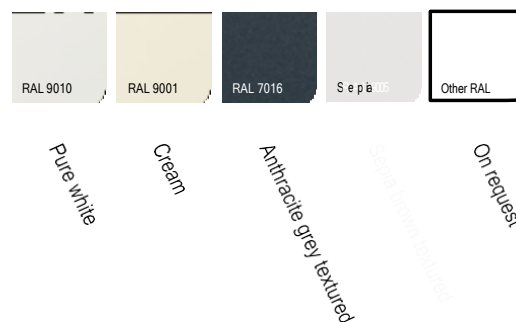

SOLID SCREEN®

Optional: vertical screen

Screens, a type of exterior sunprotection that has become hugely popular during the past few years. The SolidScreen owes both its name and characteristics to its zip-guided fabric. Several versions are available. If you are interested in further details, we suggest that you consult the specific information and documents available on the SolidScreen.

This brochure focuses solely on the application of the SolidScreen in our terrace awnings. The SolidScreen is also perfectly suited for use in our pergola awnings, freestanding awnings and patio roofs.

A SolidScreen fitted in our freestanding awnings excludes both the rising and setting sun. Another function which is often overlooked is that the SolidScreen also serves as a high quality windbreaker when fully closed. This enables you to relax in your garden, in complete peace and quiet.

Characteristics

- Heat and light-resistant
- Unobstructed outside view
- Wind-resistant up to 145 km/h

Colours