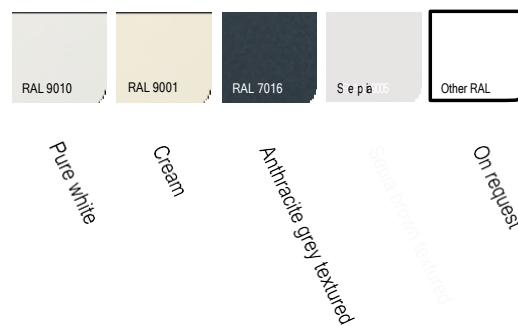

-  Heat and light-resistant
-  Timeless design
-  Spring mechanism keeps fabric tensioned
-  Various fitting options

Summerlight® (XL)

Summerlight® Verso (XL)

Colours

Summerlight® products

-  Summerlight®
-  Summerlight® Verso
-  Summerlight® XL
-  Summerlight® Verso XL