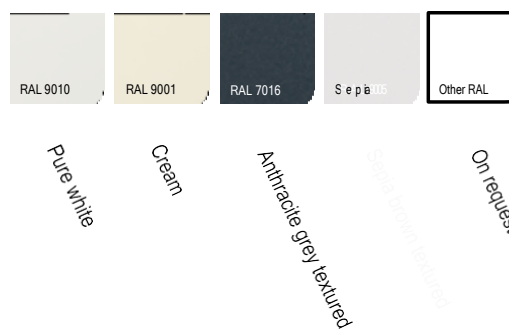

≡ SOLIDARE®

Conservatory awning

Solidare, a one of a kind shadow solution. This high quality conservatory awnings fitted with the zip technology, known for SolidScreen range.

This system offers numerous added advantages. For instance, the fabric is sealed around, without sagging sides (even in systems with large dimensions) and prevents illumination between the fabric and side guide. The Solidare conservatory awning is available in two models; The Solidare Veranda, which is installed upon the roof, and the Solidare Verso, which is installed beneath it.

A conservatory awning creates ambience, while serving as an accessory to your patio roof. No matter which Solidare model you choose, you are nevertheless assured of a strong, high quality sun protection system.

Solidare® Veranda

Characteristics

- Heat and light-resistant
- Fabric completely sealed around
- No illumination between the fabric and side guide
- Various fitting options

Colours