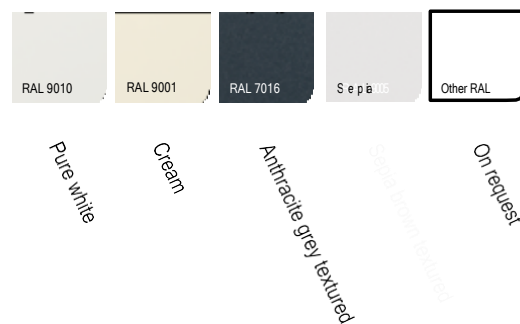

SOLIDARE®

Pergola awning

Solidare® Pergola

The Solidare pergola awning, a name that might sound familiar. This time it applies to the pergola version of the Solidare system. This sun protection is also widely viewed as a total solution.

The difference between the Solidare and Piazzola pergola awnings is that the Solidare fabric is guided using the zipper technology from our SolidScreen range. This implies that the fabric is completely sealed around, there is no illumination between the fabric and side guide, and the fabric is far less susceptible to sagging, even in large systems.

The Solidare pergola awning is, in fact, simply a Solidare Veranda on supports. The Solidare Pergola also serves as an alternative to a terrace awning, in case that it is installed against a weak wall.

Characteristics

- Heat and light-resistant
- Total solution
- Fabric completely sealed around
- No illumination between the fabric and side guide

Colours