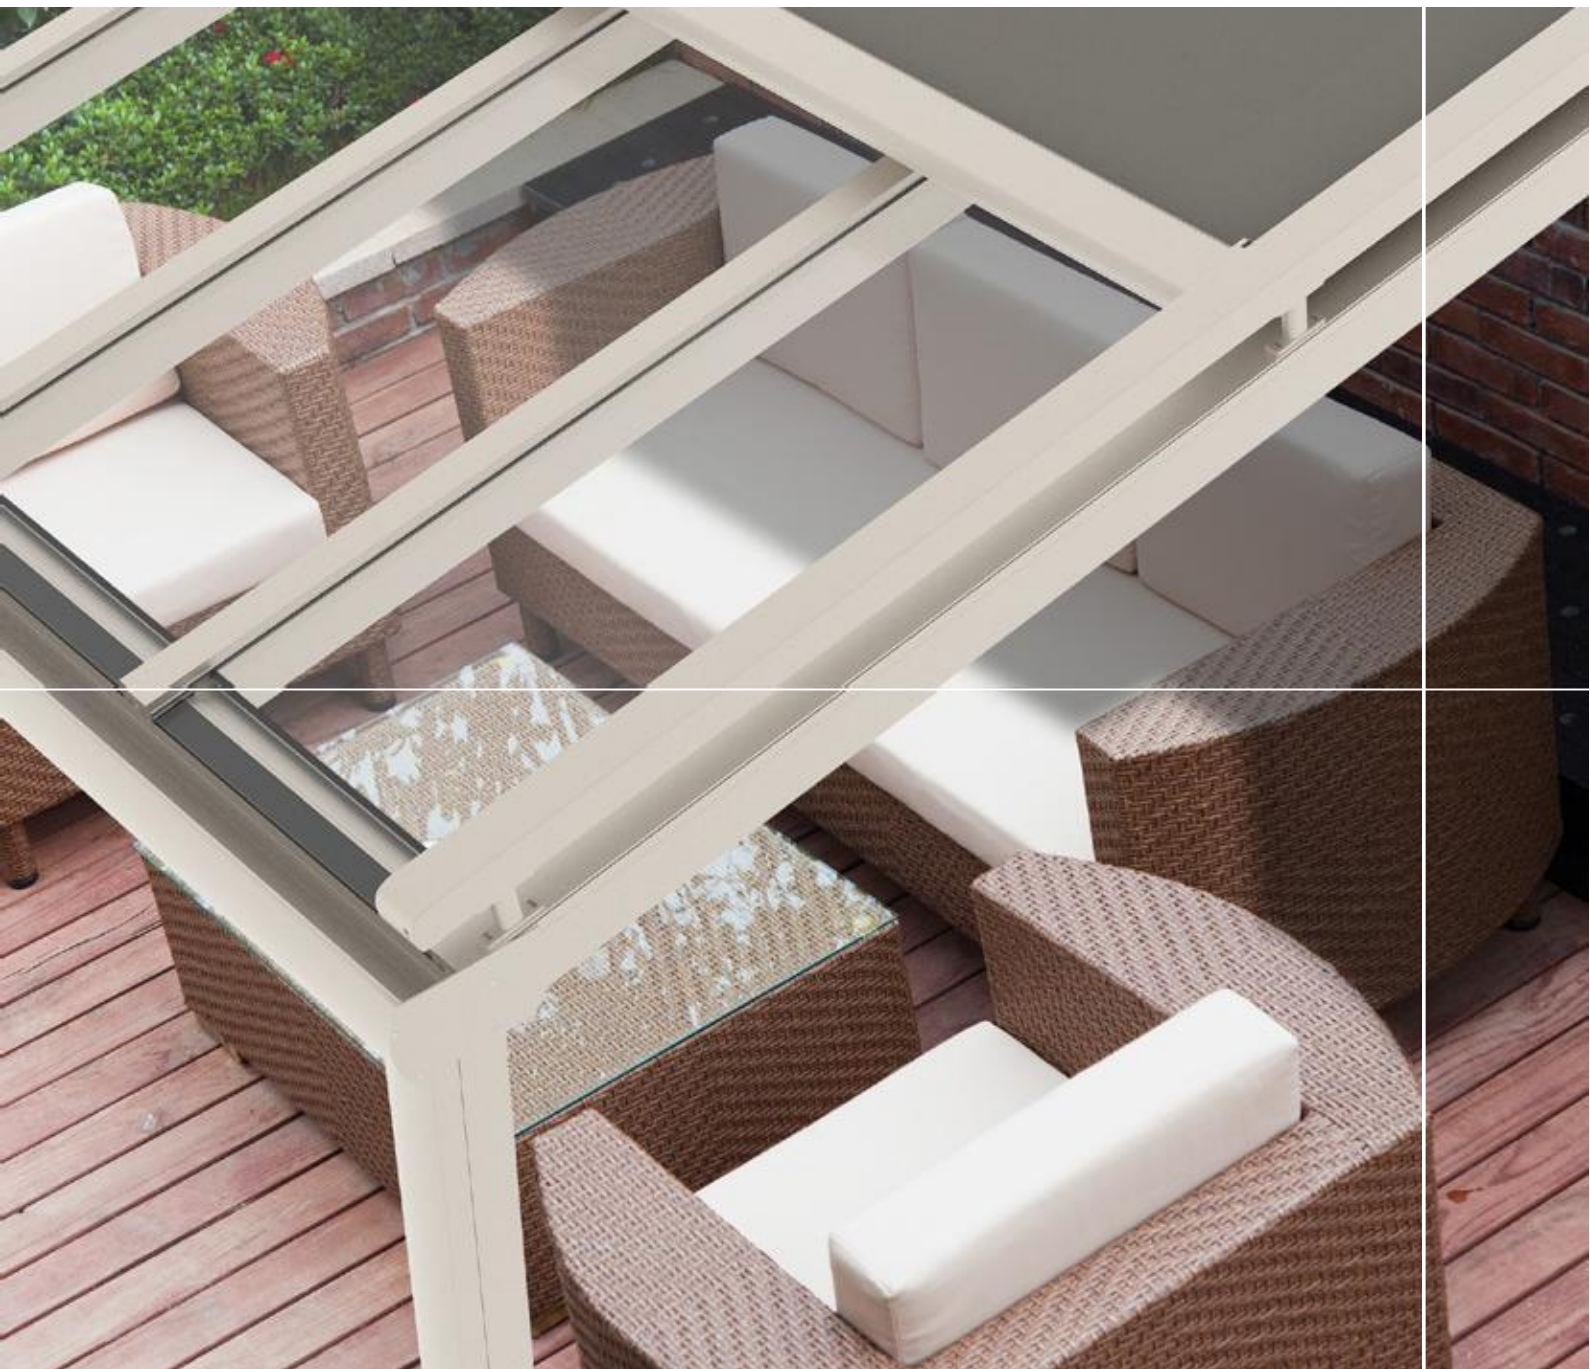

Solidare® products

- Solidare® Veranda
- Solidare® Verso

Certificates

Maximum dimensions

	Width	Projection
Solidare® Veranda	6000 mm	5000 mm
Solidare® Verso	6000 mm	4000 mm