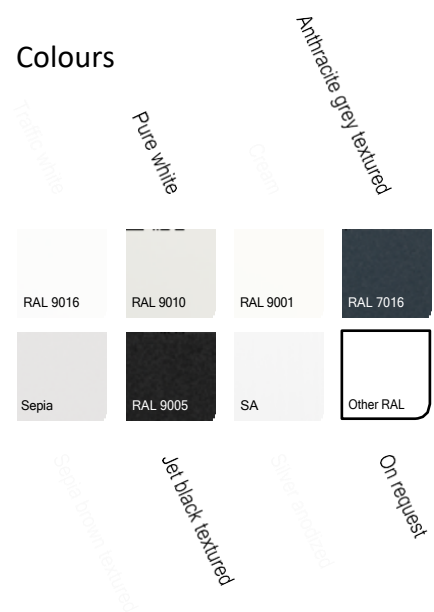

Colours

Maximum dimensions

	Width	Projection
Jan des Bouvrie	6500 mm	2500 mm
Jan des Bouvrie	6250 mm	3000 mm

Mounting

Wall mounted

Certifications