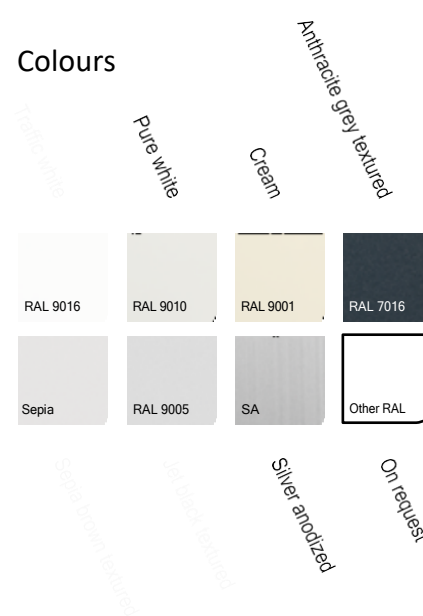

Colours

Maximum dimensions

	Width	Projection
Senza®	7485 mm	3500 mm
Senza® (linked)	15000 mm	3500 mm

Mounting

Wall mounted
Ceiling mounted

Certifications