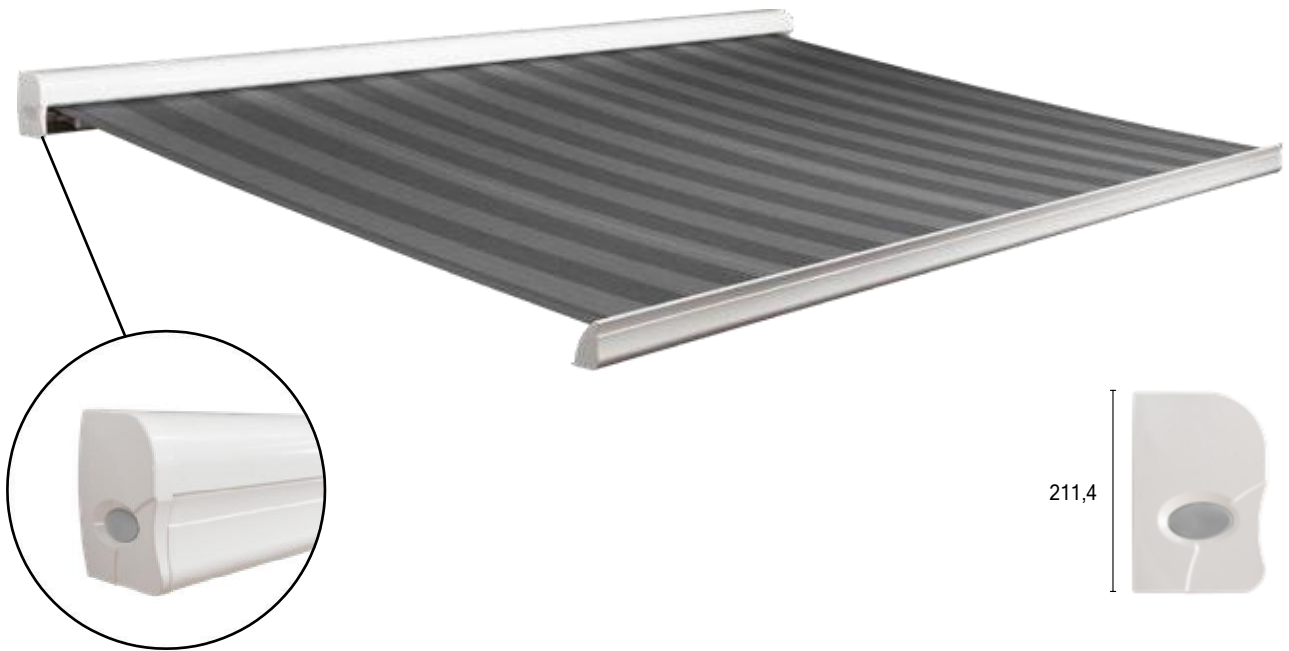

Maximum dimensions

	Width	Projection
Oliva®	6500 mm	3000 mm
Oliva®	6000 mm	3500 mm

Mounting

Wall mounted
Ceiling mounted

Certifications

Bella[®]

Patio awning

The Bella, it's just as appealing as its name suggests. This Italian beauty is especially intended for the connoisseur in the field of facade design. The stylish designed cassette makes it highly attractive, both when open and closed. The Bella terrace awning offers the ultimate combination of design and quality.

Characteristics

-  Fabric fully protected in cassette
-  Wall-mounting concealed behind the awning
-  Special compact design
-  Available with or without valance
-  Available with manual or electrical control system