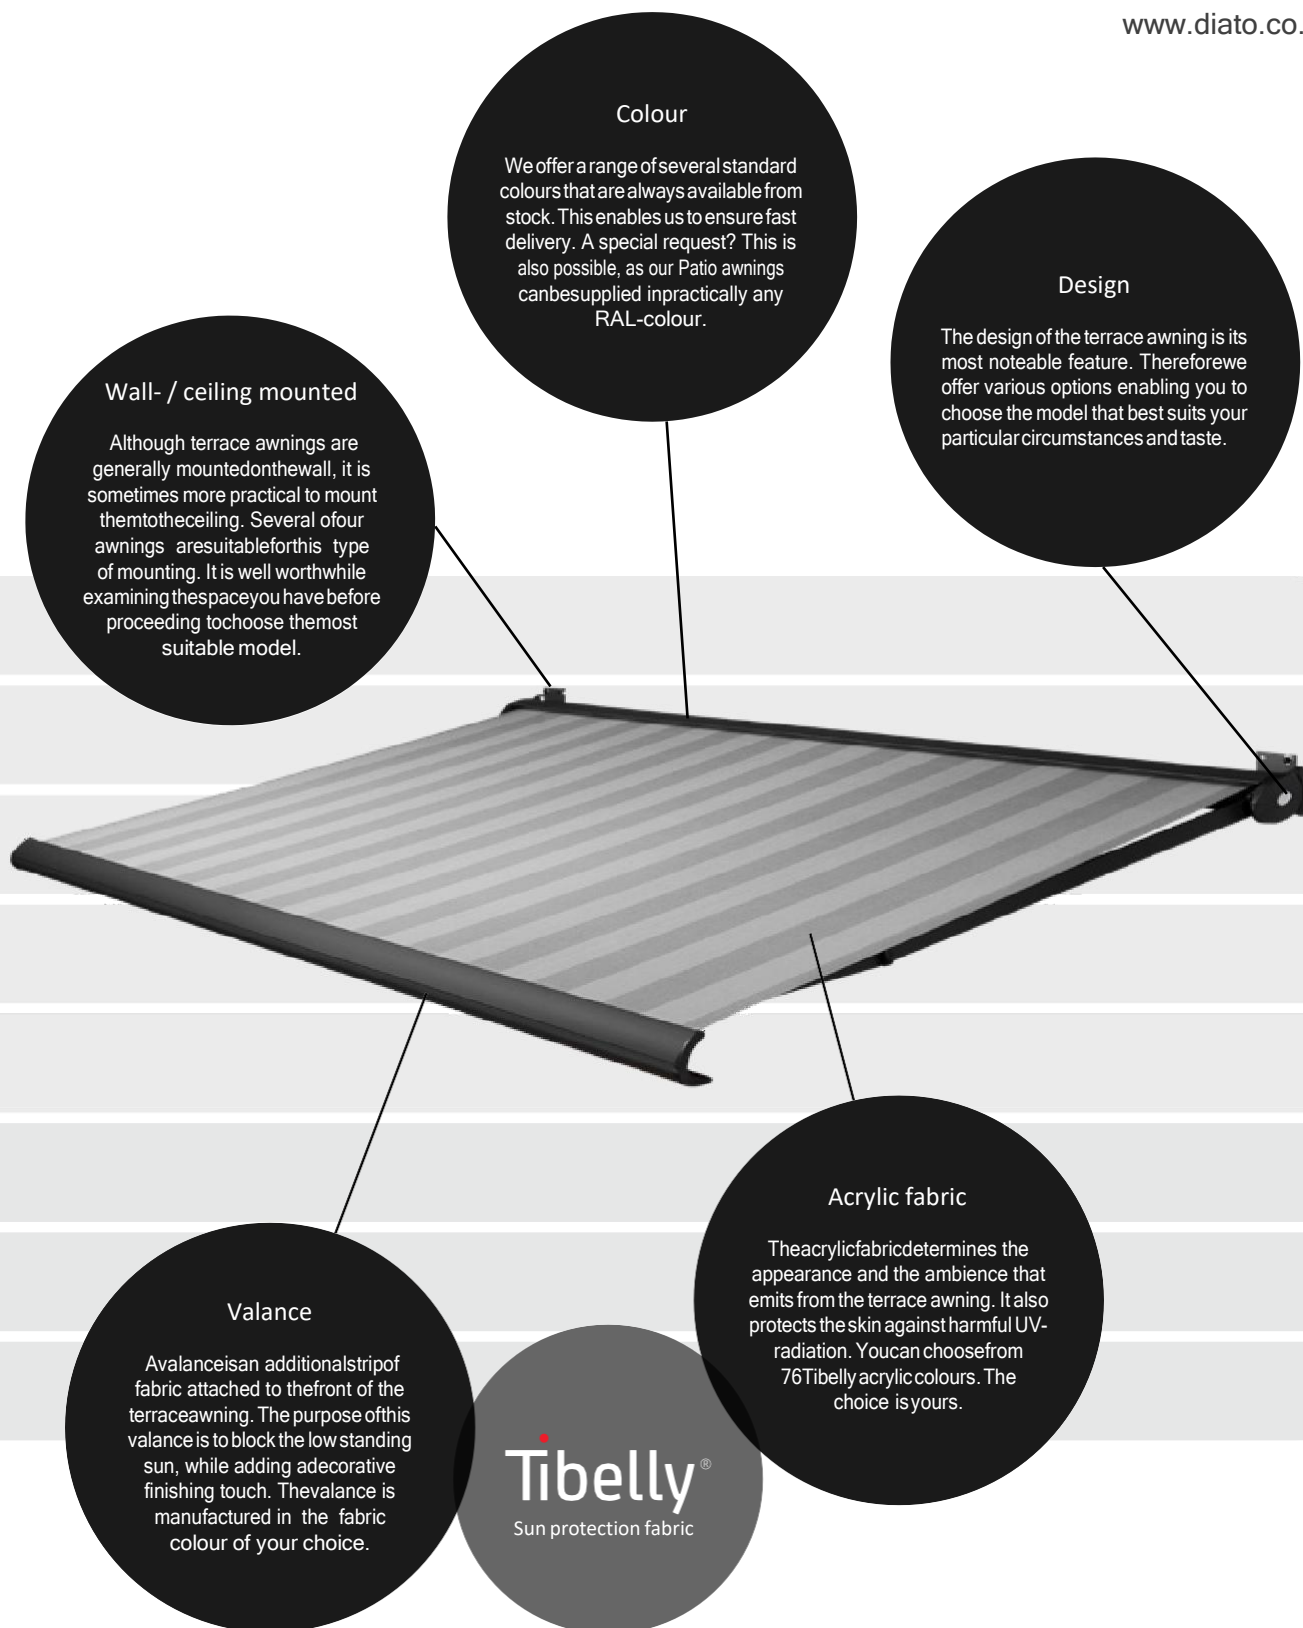

In support of the Dutch Cancer Society (DCS)

For each meter of acrylic fabric sold, € 0,05 is donated to the Dutch Cancer Society (DCS). This helps to make scientific research on skin cancer possible. For more information, please visit the website www.kwf.nl/english. If you are curious about how much the campaign has already achieved, please check www.tibelly.nl.