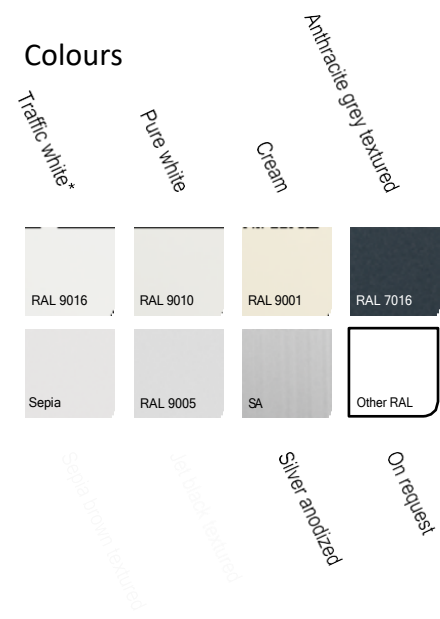

Colours

*Ask for availability

Maximum dimensions

	Width	Projection
Oliva®	6500 mm	3000 mm
Oliva®	6000 mm	3500 mm

Mounting

Wall mounted
Ceiling mounted

Certifications