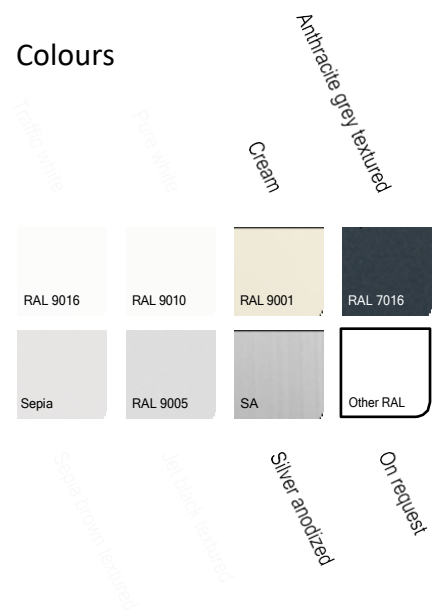

Colours

Mounting

- Wall mounted
- Ceiling mounted

Certifications