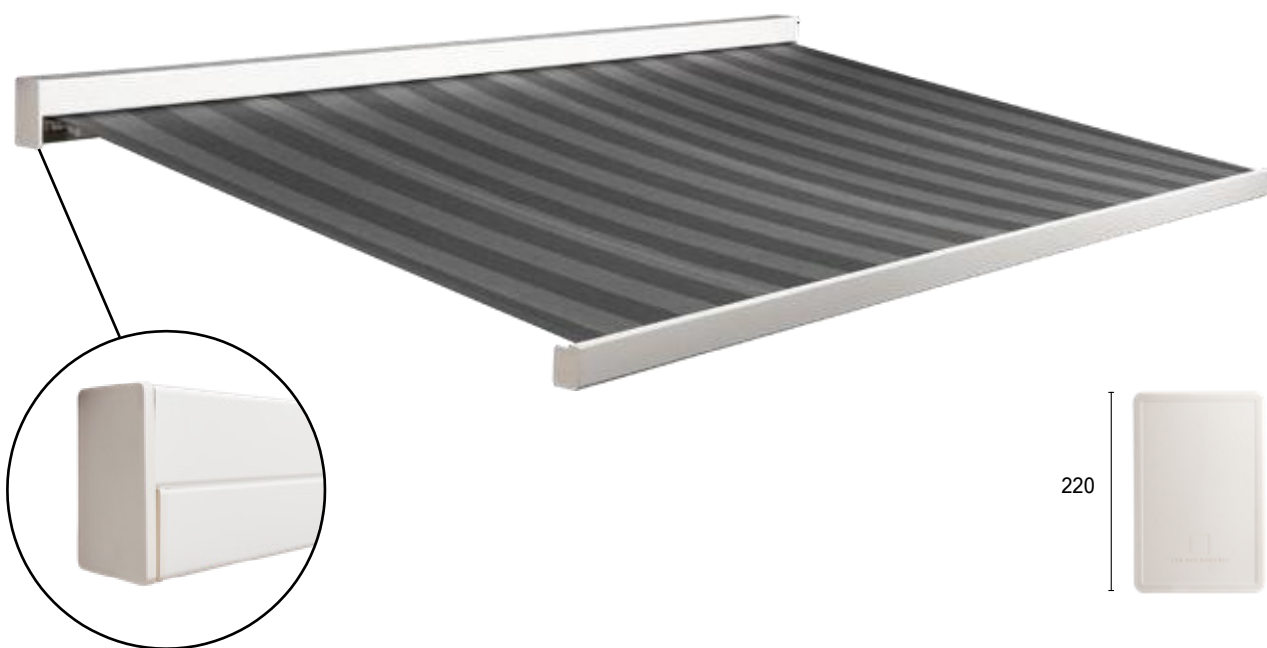

JAN DES BOUVRIE

Patio awning

A unique design by Jan des Bouvrie, Netherlands' best known interior and exterior designer. The minimalist design of this terrace awning is largely characterised by its rectangular cassette, which cuts a fine figure against the facade, both when open and closed. If you are a design enthusiast, who wants to combine style with all the benefits of a high quality terrace awning, then the Jan des Bouvrie model is the solution for you.