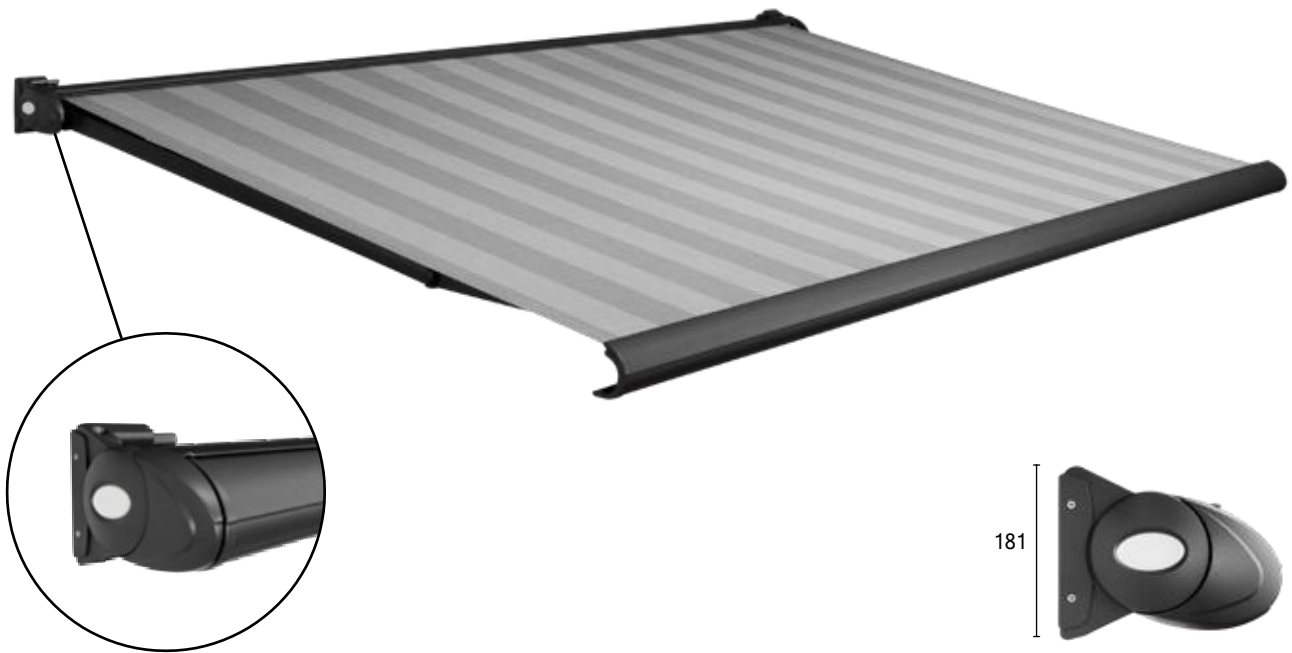

Gota®

Patio awning

The Gota, a highly popular terrace awning due to its design and the wide range of available colours. When closed it has an appealing oval shape. The adjusting device of the Gota is covered behind beautifully finished teardrop covers. These stylistic features donot detract from its quality at all. It can be installed in almost every situation due to its unique installation possibilities. If you are looking for a stylish and high quality terrace awning, then Gota is the model for you.