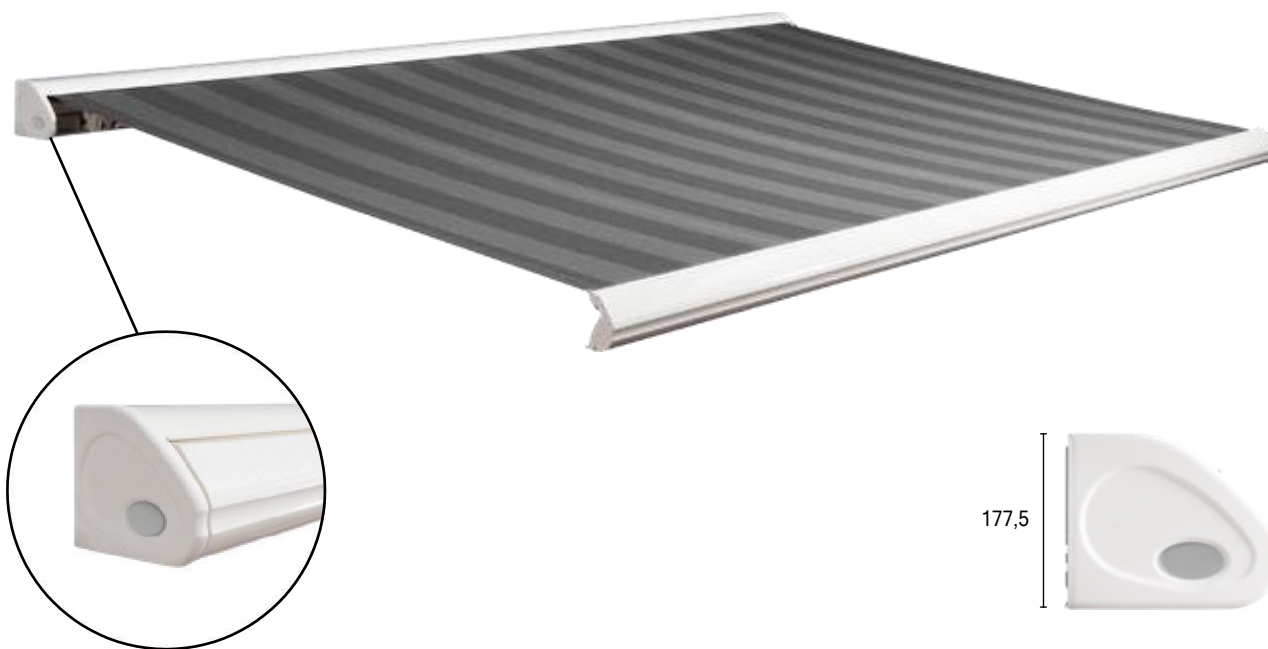

Colours

Maximum dimensions

	Width	Projection
Jan des Bouvrie	6500 mm	2500 mm
Jan des Bouvrie	6250 mm	3000 mm

Mounting

Wall mounted

Certifications

Senza[®]

Patio awning

Characteristics

-  Awnings linkable up to widths of 15000 mm
-  Optimum stability, thanks to steel support tube
-  Wall-mounting concealed behind the awning
-  Available with or without valance
-  Available with manual or electrical control system