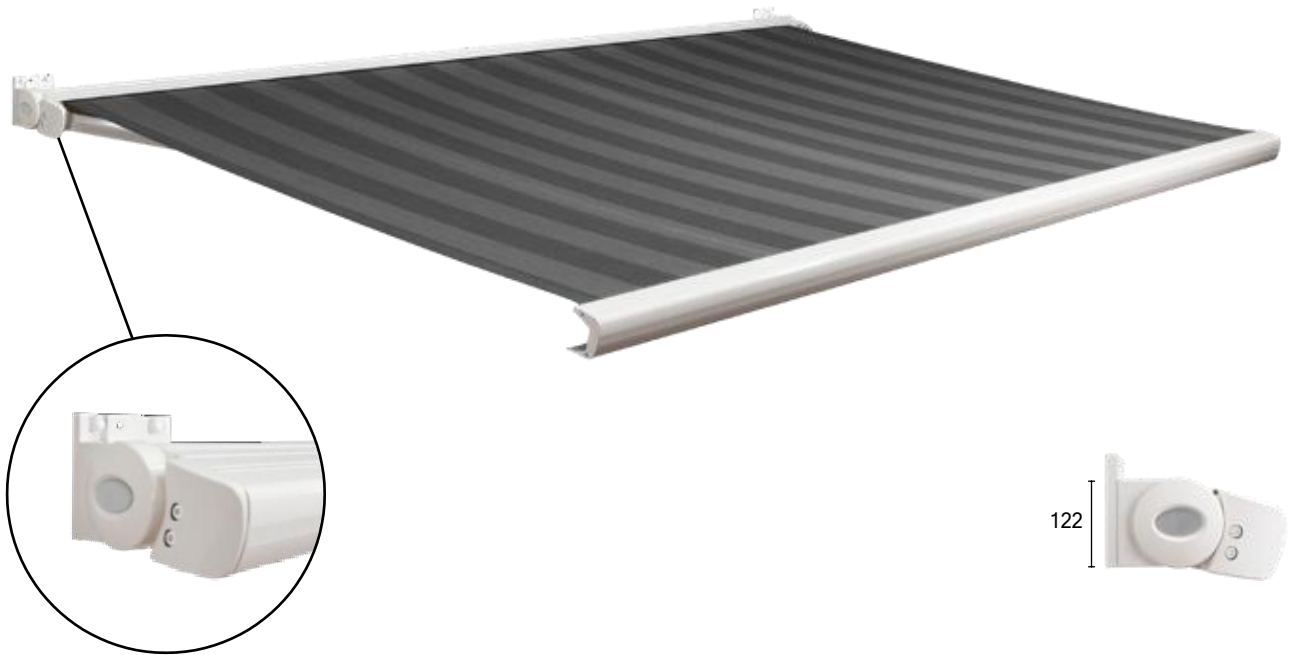

The Furore Cassette, a terrace awning known for its beautiful, compact and fully closed design. The wall mounting is concealed behind the awning, thus seamlessly connecting to the facade. It's equipped with an upper roller system and a PVC fabric guide, so the fabric always has sufficient distance from the arms and always closes perfectly. This not only looks beautiful, but the fabric is also fully protected against weather effects.

Maximum dimensions

	Width	Projection
Furore® Cassette	5500 mm	2500 mm
Furore® Cassette	5000 mm	3000 mm

Colours

Mounting

- Wall mounted
- Ceiling mounted

Certifications

Primo[®] Linea[®]

Patio awning