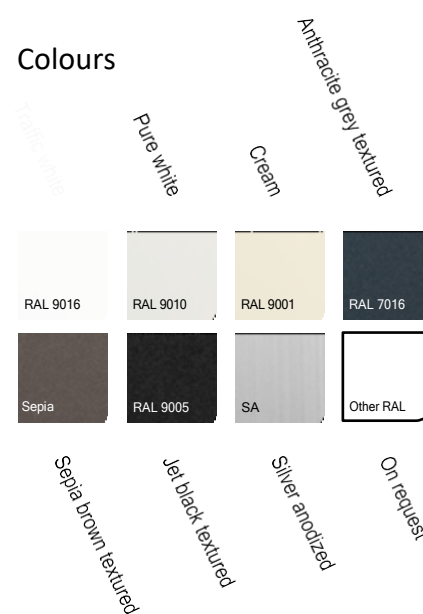

Colours

Maximum dimensions

	Width	Projection
Gota®	6000 mm	2500 mm
Gota®	5500 mm	3000 mm

Mounting

Wall mounted
Ceiling mounted

Certifications